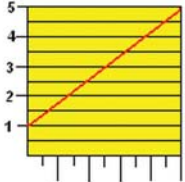

5v VREF

Sensor Signal

Sensor Ground also called Signal Return

volts

Pressure Differential (inches of water)